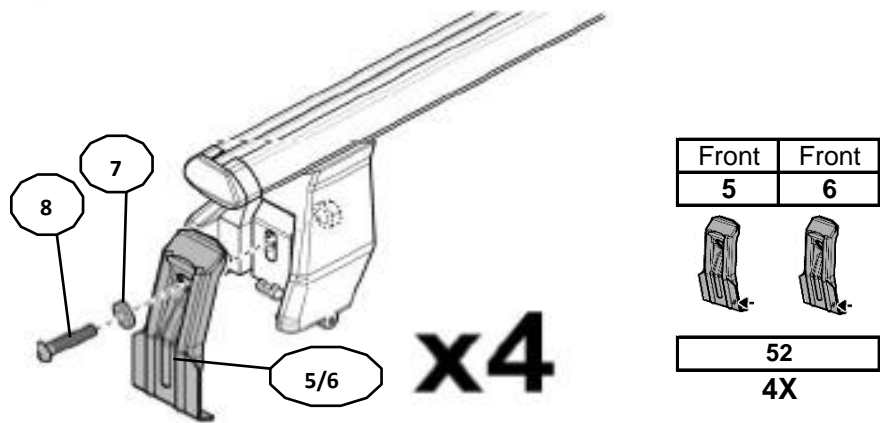

FIXING KIT DELTA

1

MANUFACTURER	MODEL CAR	DOORS	MODEL YEAR	D1	D2
FIAT	Typo	4	15>	4,6	2,7

2

MANUAL DELTA

FIXING KIT OMEGA

2

MANUFACTURER	MODEL CAR	DOORS	MODEL YEAR	D1	D2
FIAT	Tipo	4	15>	5,9	3,3

3

4

Front	Front
5	6
52	
4X	

MANUAL OMEGA

NOTE:
