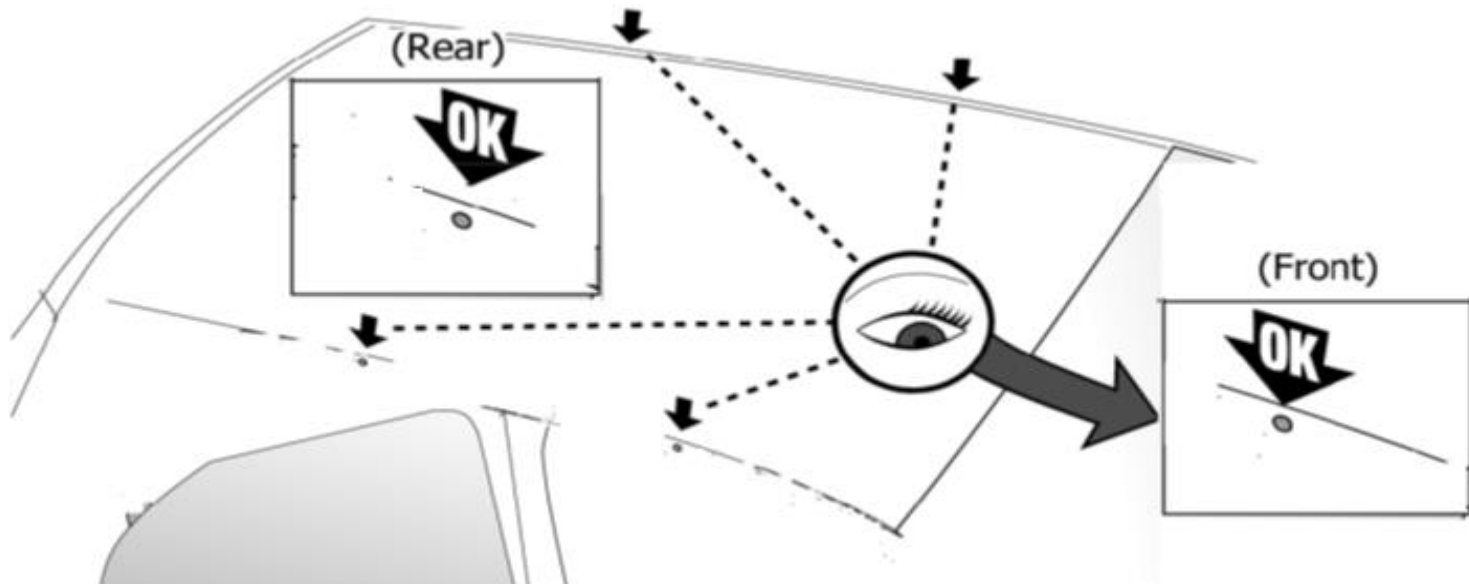

FIXING KIT DELTA

1

MANUFACTURER	MODEL CAR	DOORS	MODEL YEAR	D1	D2
FIAT	Typo	4	15>	4,6	2,7

2

MANUAL DELTA

FIXING KIT OMEGA

2

MANUFACTURER	MODEL CAR	DOORS	MODEL YEAR	D1	D2
FIAT	Tipo	4	15>	5,9	3,3

3

4

Front	Front
5	6
52	
4X	

MANUAL OMEGA

NOTE:
