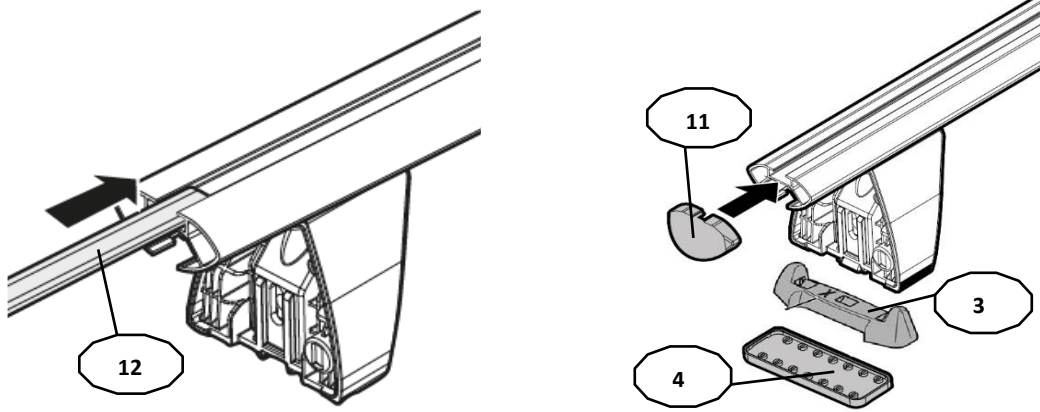

FIXING KIT DELTA

1

MANUFACTURER	MODEL CAR	DOORS	MODEL YEAR	D1	D2
FIAT	Typo	4	15>	4,6	2,7

2

MANUAL DELTA

FIXING KIT OMEGA

2

MANUFACTURER	MODEL CAR	DOORS	MODEL YEAR	D1	D2
FIAT	Tipo	4	15>	5,9	3,3