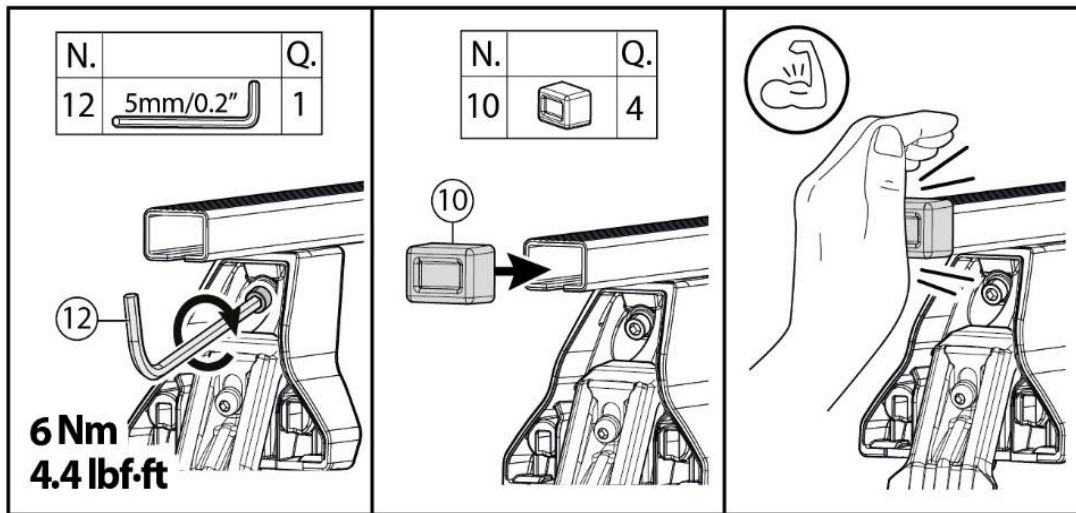

FIXING KIT DELTA

1

MANUFACTURER	MODEL CAR	DOORS	MODEL YEAR	D1	D2
FIAT	Typo	4	15>	4,6	2,7

2

MANUAL DELTA

FIXING KIT OMEGA

2

MANUFACTURER	MODEL CAR	DOORS	MODEL YEAR	D1	D2
FIAT	Tipo	4	15>	5,9	3,3

3

4

Front	Front
5	6
52	
4X	

MANUAL OMEGA

NOTE:
