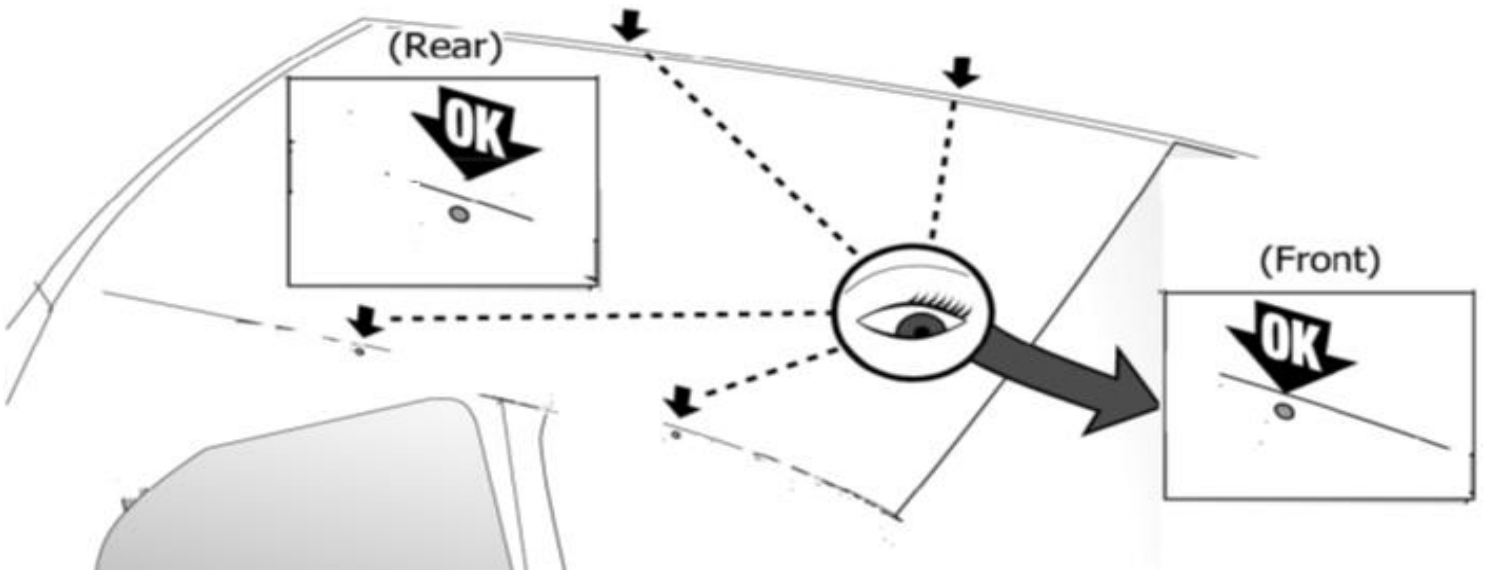

FIXING KIT DELTA

1

MANUFACTURER	MODEL CAR	DOORS	MODEL YEAR	D1	D2
FIAT	Typo	4	15>	4,6	2,7

2

MANUAL DELTA

FIXING KIT OMEGA

2

MANUFACTURER	MODEL CAR	DOORS	MODEL YEAR	D1	D2
FIAT	Tipo	4	15>	5,9	3,3

3

4

Front	Front
5	6
52	
4X	

MANUAL OMEGA

NOTE:
