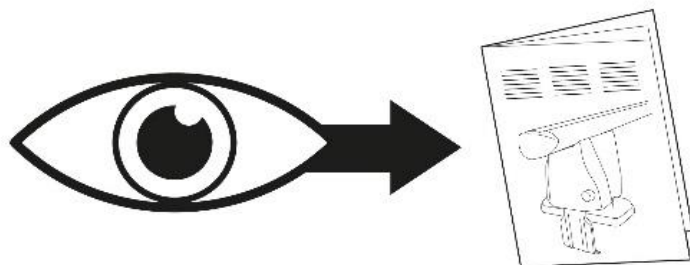

FIXING KIT DELTA

1

MANUFACTURER	MODEL CAR	DOORS	MODEL YEAR	D1	D2
FIAT	Typo	4	15>	4,6	2,7

2

MANUAL DELTA

FIXING KIT OMEGA

2

MANUFACTURER	MODEL CAR	DOORS	MODEL YEAR	D1	D2
FIAT	Tipo	4	15>	5,9	3,3