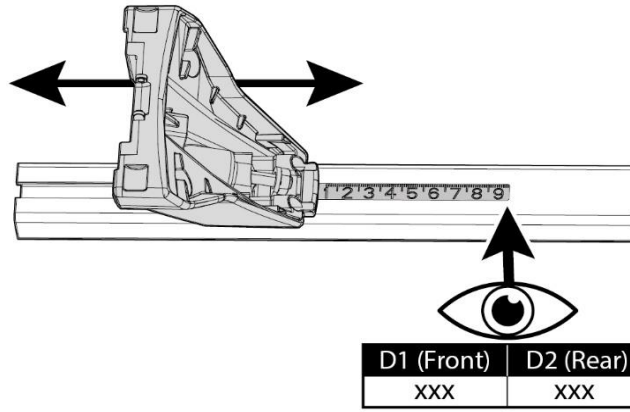

FIXING KIT DELTA

1

MANUFACTURER	MODEL CAR	DOORS	MODEL YEAR	D1	D2
FIAT	Typo	4	15>	4,6	2,7

2

MANUAL DELTA

FIXING KIT OMEGA

2

MANUFACTURER	MODEL CAR	DOORS	MODEL YEAR	D1	D2
FIAT	Tipo	4	15>	5,9	3,3

3

4

Front	Front
5	6
52	
4X	

MANUAL OMEGA

NOTE:
