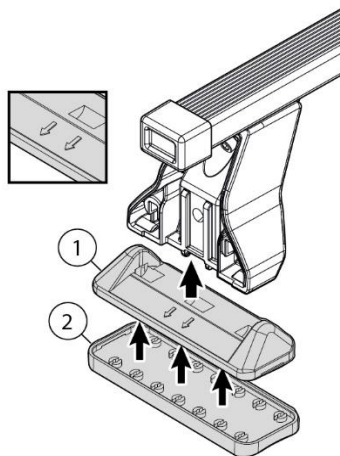

FIXING KIT DELTA

1

MANUFACTURER	MODEL CAR	DOORS	MODEL YEAR	D1	D2
FIAT	Typo	4	15>	4,6	2,7

2

MANUAL DELTA

FIXING KIT OMEGA

2

MANUFACTURER	MODEL CAR	DOORS	MODEL YEAR	D1	D2
FIAT	Tipo	4	15>	5,9	3,3

3

4

Front	Front
5	6
52	
4X	

MANUAL OMEGA

NOTE:
