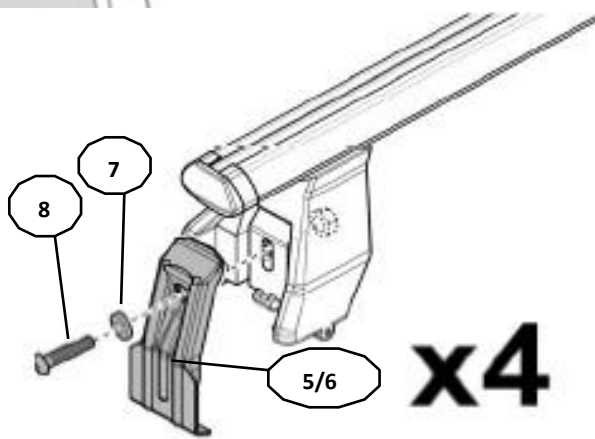

FIXING KIT DELTA

1

MANUFACTURER	MODEL CAR	DOORS	MODEL YEAR	D1	D2
FIAT	Typo	4	15>	4,6	2,7

2

MANUAL DELTA

FIXING KIT OMEGA

2

MANUFACTURER	MODEL CAR	DOORS	MODEL YEAR	D1	D2
FIAT	Tipo	4	15>	5,9	3,3

3

4

Front	Front
5	6
52	
4X	

MANUAL OMEGA

NOTE:
