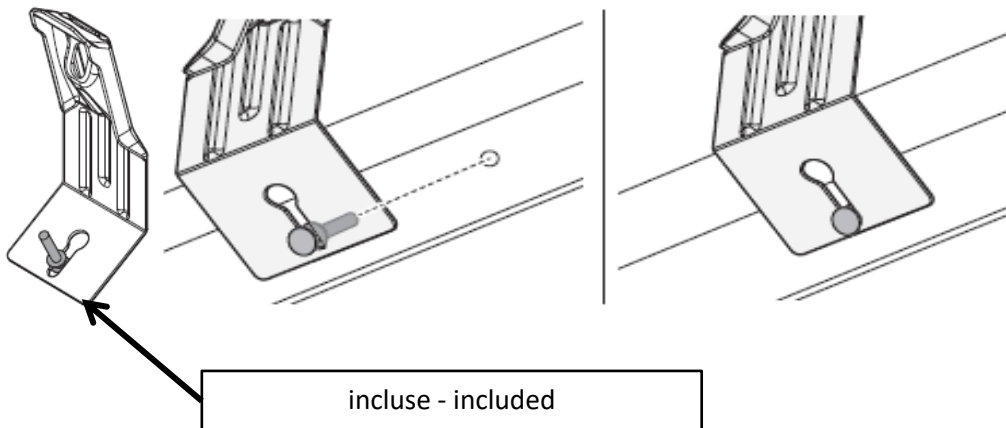

FIXING KIT DELTA

1

MANUFACTURER	MODEL CAR	DOORS	MODEL YEAR	D1	D2
FIAT	Typo	4	15>	4,6	2,7

2

MANUAL DELTA

FIXING KIT OMEGA

2

MANUFACTURER	MODEL CAR	DOORS	MODEL YEAR	D1	D2
FIAT	Tipo	4	15>	5,9	3,3

3

4

Front	Front
5	6
52	
4X	

MANUAL OMEGA

NOTE:
