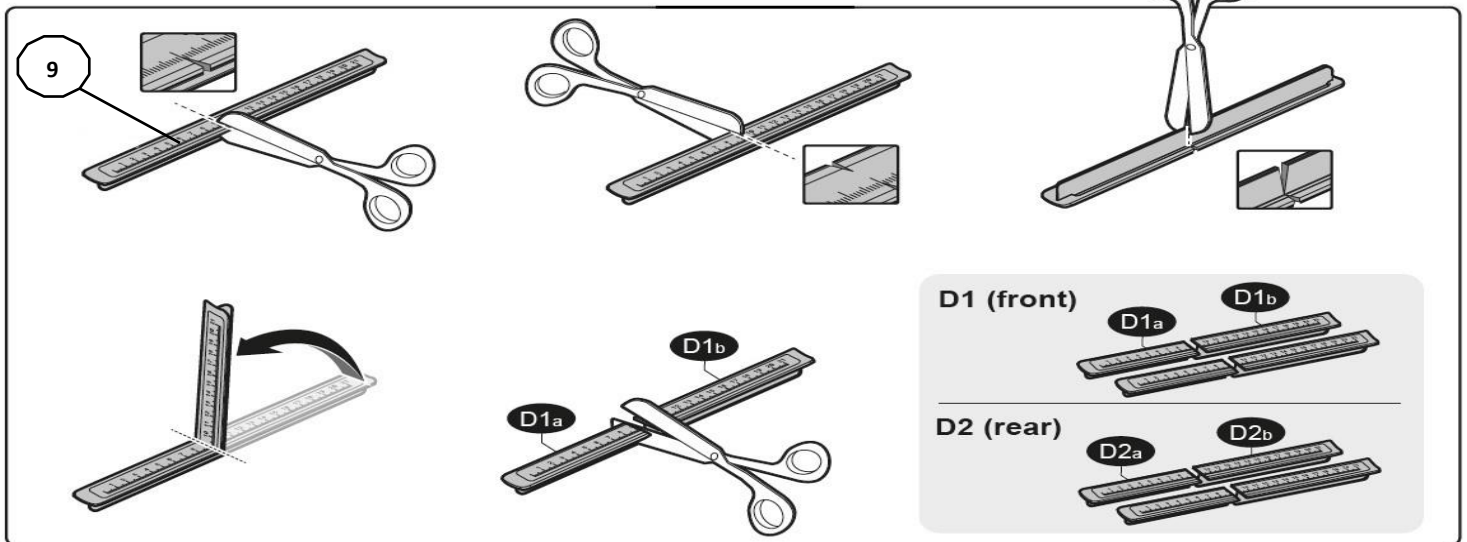

FIXING KIT DELTA

1

MANUFACTURER	MODEL CAR	DOORS	MODEL YEAR	D1	D2
FIAT	Typo	4	15>	4,6	2,7

2

MANUAL DELTA

FIXING KIT OMEGA

2

MANUFACTURER	MODEL CAR	DOORS	MODEL YEAR	D1	D2
FIAT	Tipo	4	15>	5,9	3,3

3

4

Front	Front
5	6
52	
4X	

MANUAL OMEGA

NOTE:
