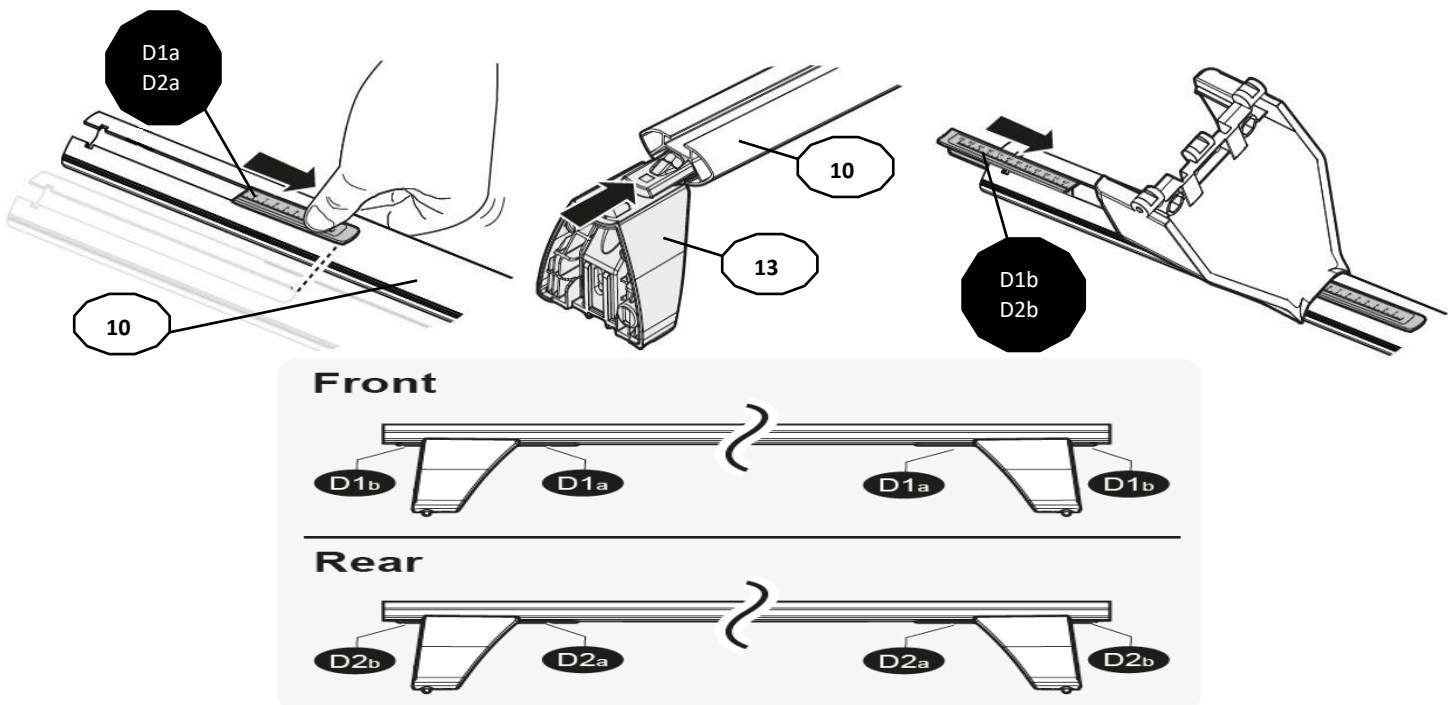

FIXING KIT DELTA

1

MANUFACTURER	MODEL CAR	DOORS	MODEL YEAR	D1	D2
FIAT	Typo	4	15>	4,6	2,7

2

MANUAL DELTA

FIXING KIT OMEGA

2

MANUFACTURER	MODEL CAR	DOORS	MODEL YEAR	D1	D2
FIAT	Tipo	4	15>	5,9	3,3

3

4

Front	Front
5	6
52	
4X	

MANUAL OMEGA

NOTE:
